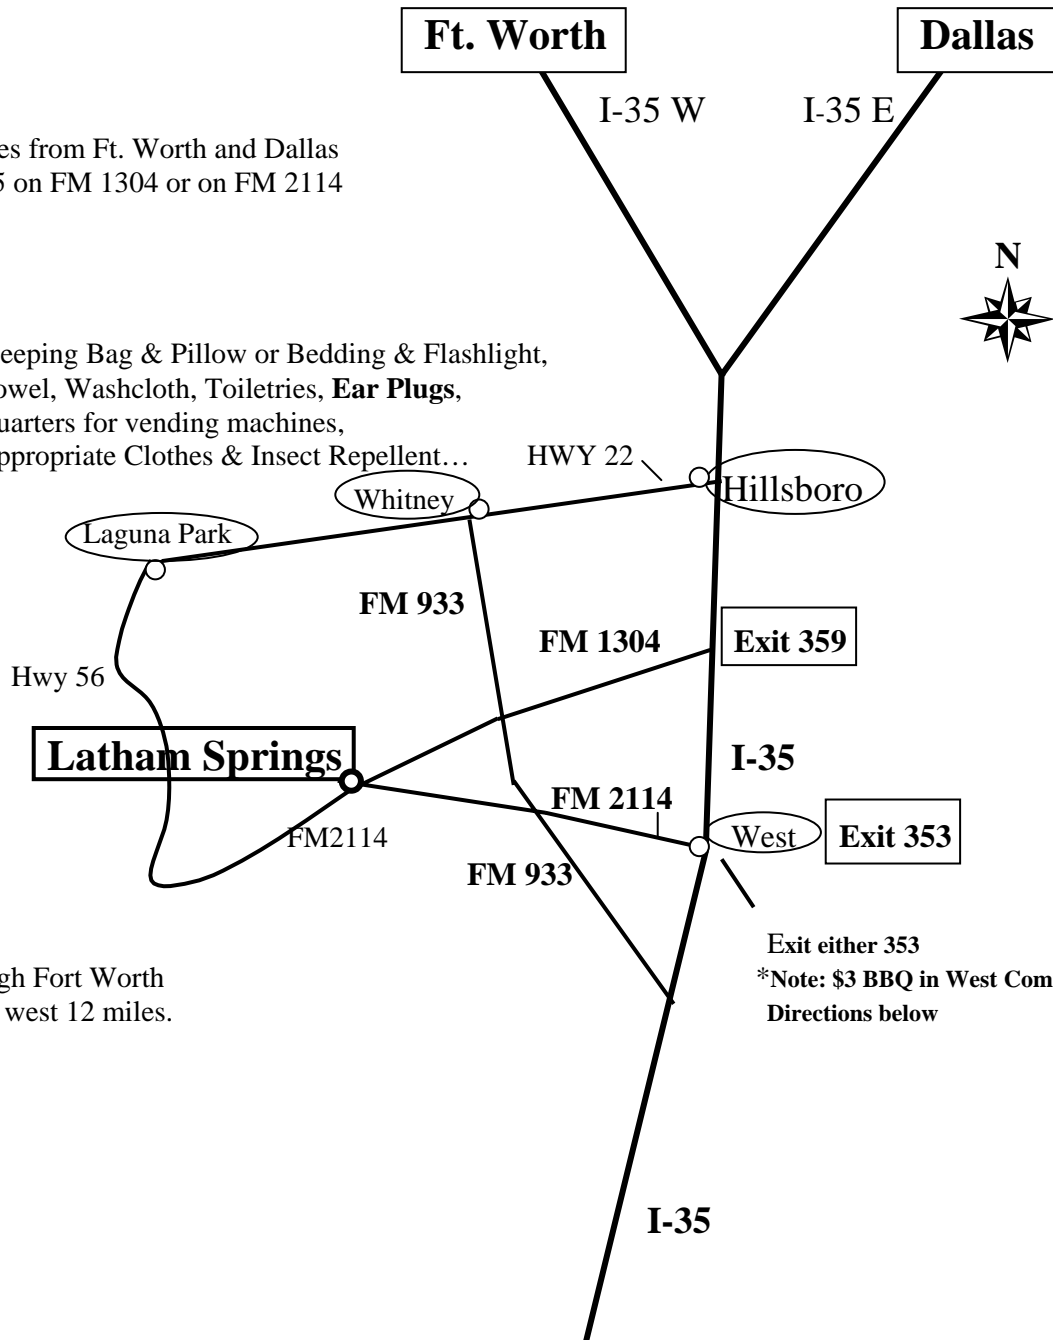

Map to Christians on Campus College Age Conference

Latham Springs Baptist Encampment
134 Private Road 223, Aquilla, TX 76622

Latham Springs is:

1 hour and 30 minutes from Ft. Worth and Dallas
12 miles west of I 35 on FM 1304 or on FM 2114

Things to bring: Sleeping Bag & Pillow or Bedding & Flashlight,
Towel, Washcloth, Toiletries, **Ear Plugs**,
Quarters for vending machines,
Appropriate Clothes & Insect Repellent...

Directions from

Norman, OK

South on I-35
follow I-35 W through Fort Worth
exit 359 (FM 1304), west 12 miles.

* Note: TX Saints are sponsoring a \$3/person at door BBQ dinner at the West Community Ctr. 200 Tokio Rd., West, TX from 4 pm to 7:15 pm Friday for those attending the College Conference: take exit 353 East (FM RD 2114) at 2nd traffic light turn right & go seven blocks South to West Community Ctr. Contact Bill Cowell 254-315-6277 for information.